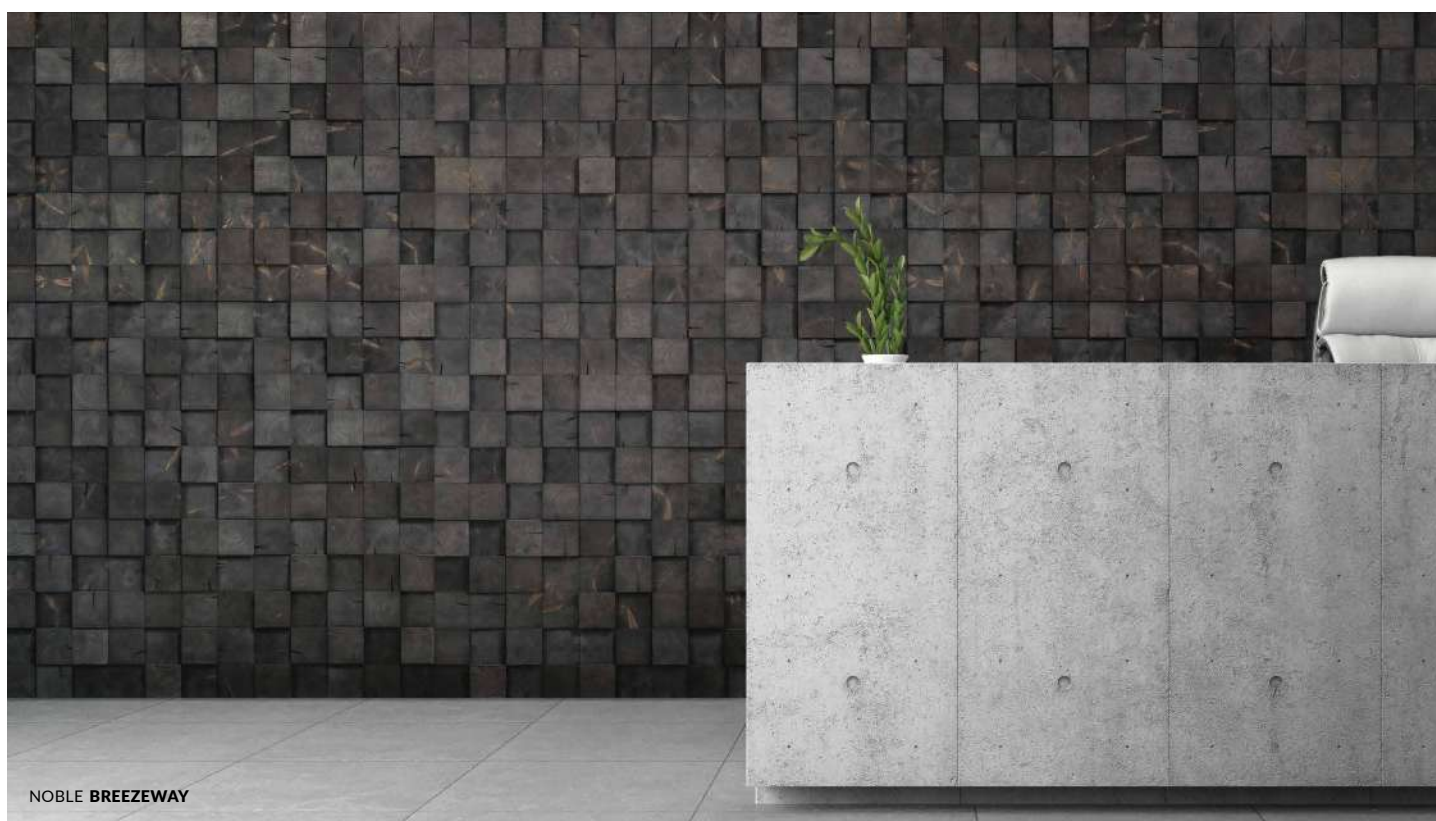

**Bold. Distinctive. Textures from the past.
Today's trend-setting designs.**

Developed using real, centuries-old Canadian barn wood, the products from our Noble collection stand out thanks to their unique, one-of-a-kind looks. Each product creatively reveals the character and beauty behind beams and panels that have been shaped by time. Each piece of the structure is used and enhanced to create modern styles that only history can make.

**Affirmé. Distinctif.
Textures du passé et design actuel.**

Conçus à partir de bois de véritables granges canadiennes centenaires, les produits de la collection Noble se démarquent par leur signature totalement unique. Chaque produit révèle, avec créativité, le caractère et la beauté cachée de ces planches et poutres que les années ont façonnées. Chaque pièce de l'ensemble du bâtiment est utilisée et valorisée pour créer ce cachet moderne que seule l'histoire peut créer.

Visit www.fnium.ca
for more inspiration.
Visitez www.fnium.ca
pour plus d'inspiration.