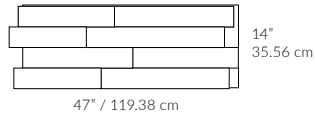

SUMMIT

WOOD SPECIES
ESSENCES DE BOIS
Walnut - UV Antimicrobial varnish,
10% gloss
Noyer - Vernis UV 10 % lustré antimicrobial

COVERAGE AREA PER BOX
SURFACE COUVERTE PAR BOÎTE
18.2 sq.ft. / p.c. - 1.67 m²

CORNER MOLDING
MOULURE DE COIN
0.75" x 0.75" x 90"